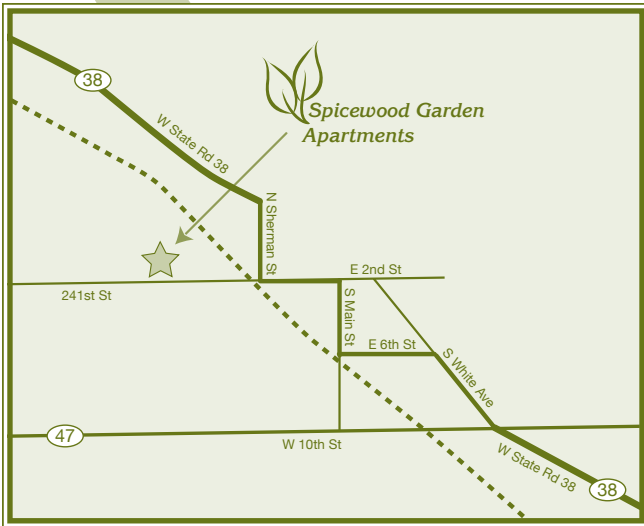

# *Spicewood Garden Apartments*

A Senior Independent  
Living Community for  
Those 55 and Older

## *Spicewood Garden Apartments*

801 Ginger Lane, Unit B • Sheridan, IN 46069  
Ph 317-758-5180

EQUAL HOUSING  
OPPORTUNITY

## Amenities