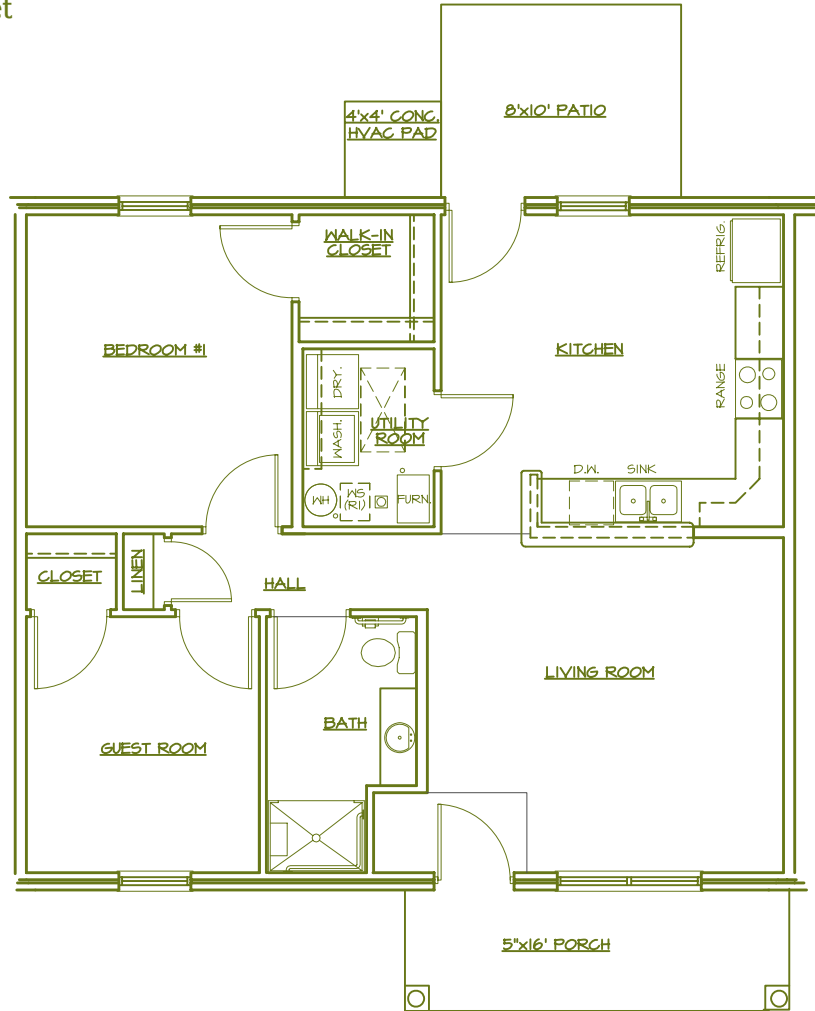

# Two Bedroom Apartment (Without Garage)

896 Square Feet

### Community

- Community room
- Exercise room with exercise equipment
- Computer center with internet access and printer

Scale 1/4" = 1'0"